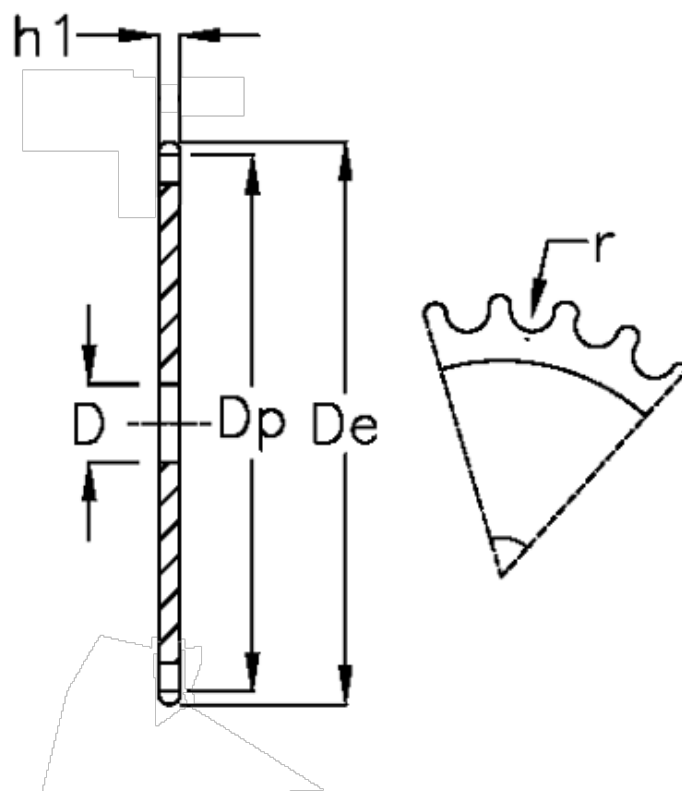

Article number: 616021003034

Description: Plate wheel 06 B-1 Z=34 simplex

Measures

C	= 1
D	= 12
De	= 107.3
Dp	= 103.23
For chain size	= 3/8 x 7/32
For chain type	= 06 B-1
h1	= 5.3
Number of teeth	= 34

$r = 6.35$